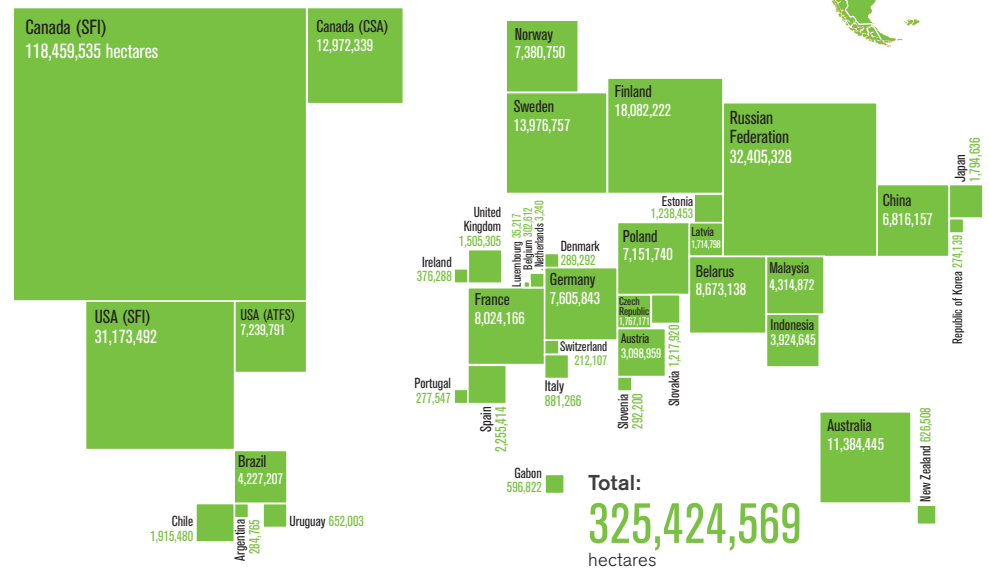

National members represent PEFC in **53** countries

More than **20,000** companies in the world benefit from PEFC's Chain of Custody certification

Your assurance of responsible sourcing

10 countries are developing a PEFC system or preparing to apply for endorsement

62% of all certified forests worldwide are PEFC-certified (>325 million ha)

750,000 forest owners are PEFC-certified globally

- PEFC members with endorsed systems
- PEFC members with systems not endorsed yet
- Countries where Chain of Custody certificates have been issued

PEFC-certified forest area per country

PEFC Chain of Custody certificates per country